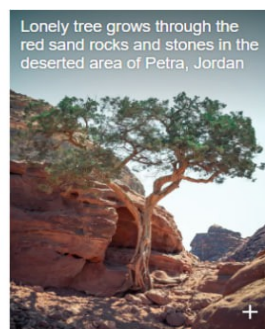

5 And as he lay and **slept under a juniper tree**, behold, then an angel touched him, and said unto him, Arise and eat.

The Juniper trees are seen in the wilderness at Petra Jordan.

This is the prophetic sign of Elijah for the Church in the end who will go into the wilderness of petra and sit where the juniper trees are.

We see the flight to the wilderness in prophesy.

Luke 21:20 And when ye shall see Jerusalem compassed with armies, then know that the desolation thereof is nigh.

21 **Then let them which are in Judaea flee to the mountains**; and let them which are in the midst of it depart out; and let not them that are in the countries enter thereinto.

The flight from Judea to the wilderness of Petra is the same prophesy of the woman who flees into the wilderness.

Lonely tree grows through the red sand rocks and stones in the deserted area of Petra, Jordan

Lonely tree grows through the red sand rocks and stones in the deserted area of Petra, Jordan

The this account is seen in the prophesy of the last 1260 days.

Rev 12:6 And the **woman fled into the wilderness**, where **she hath a place prepared of God**, that they should feed her there a thousand two hundred and threescore days.